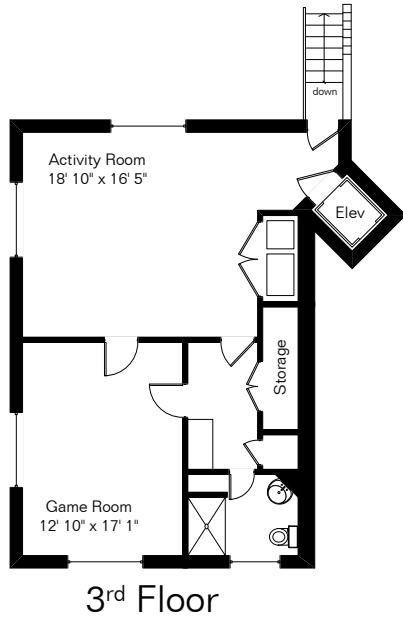

The square footages and room size information are deemed to be reliable but are not guaranteed and should be independently verified.

3990 N Caliente Canyon Pl

Living Area 4,885 Sq Ft
Garage 948 Sq Ft
Elevator Area 29 Sq Ft

Site Visit November 2015

Copyright 2015 Floor Plans First! LLC
All Rights Reserved.

www.FloorPlansFirst.com

Toll Free (877) 887-1500
Voice (520) 881-1500
Fax (520) 791-7701

Floor Plans First!
See the Floor Plan First!