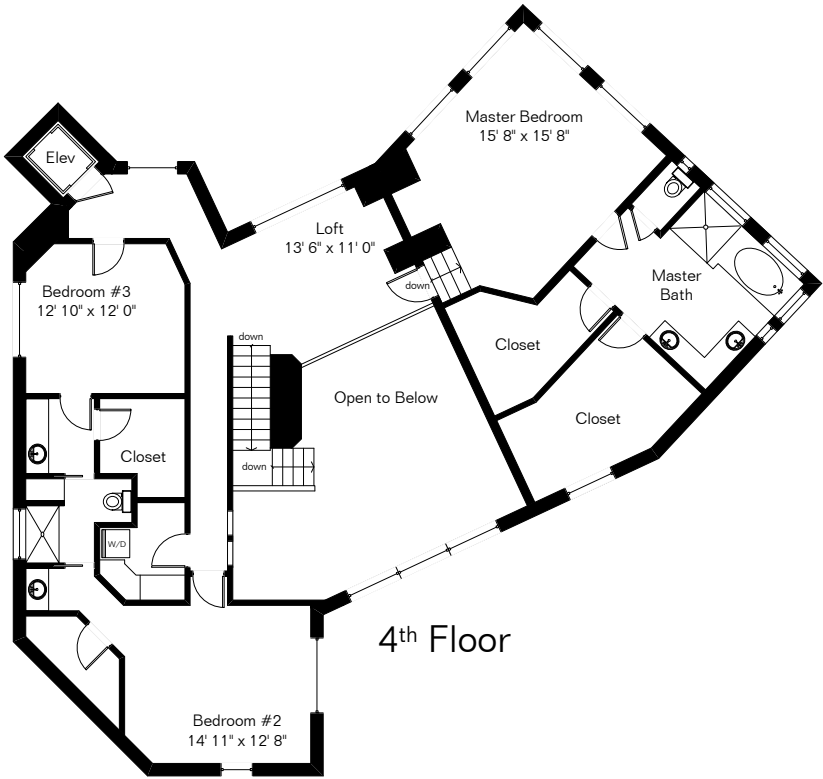

The square footages and room size information are deemed to be reliable but are not guaranteed and should be independently verified.

3990 N Caliente Canyon Pl

Living Area 4,885 Sq Ft
Garage 948 Sq Ft
Elevator Area 29 Sq Ft

Site Visit November 2015

Copyright 2015 Floor Plans First! LLC
All Rights Reserved.

www.FloorPlansFirst.com

Toll Free (877) 887-1500
Voice (520) 881-1500
Fax (520) 791-7701

Floor Plans First!
See the Floor Plan First!