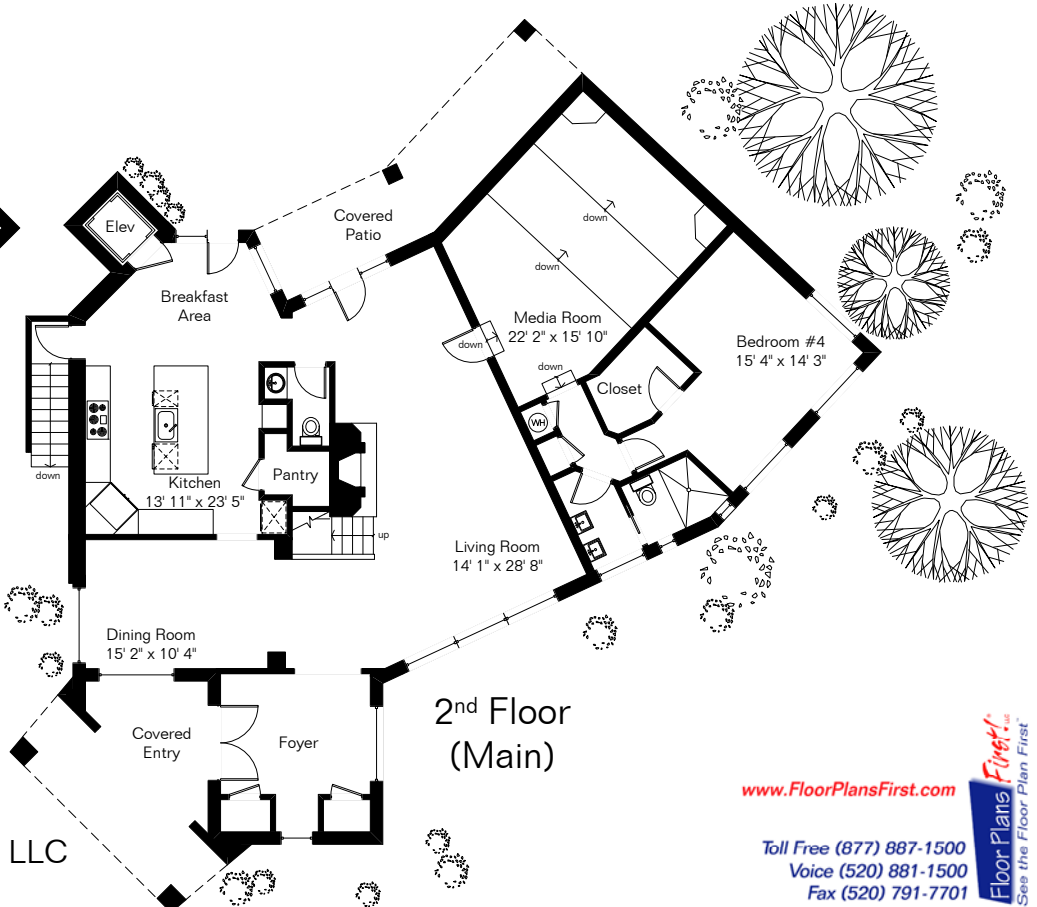

The square footages and room size information are deemed to be reliable but are not guaranteed and should be independently verified.

3990 N Caliente Canyon Pl

Living Area 4,885 Sq Ft
Garage 948 Sq Ft
Elevator Area 29 Sq Ft

Site Visit November 2015

Copyright 2015 Floor Plans First! LLC
All Rights Reserved.

www.FloorPlansFirst.com

Toll Free (877) 887-1500
Voice (520) 881-1500
Fax (520) 791-7701

Floor Plans First!
See the Floor Plan First!