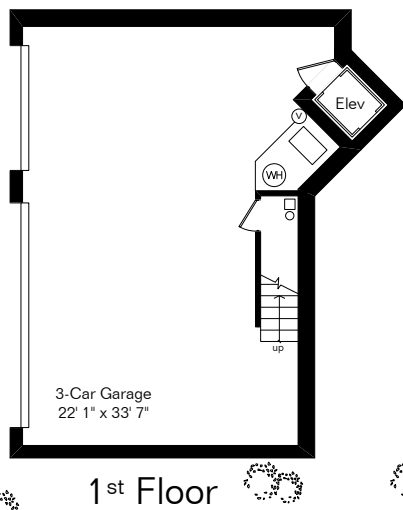

The square footages and room size information are deemed to be reliable but are not guaranteed and should be independently verified.

3990 N Caliente Canyon Pl

Living Area 4,885 Sq Ft
Garage 948 Sq Ft
Elevator Area 29 Sq Ft